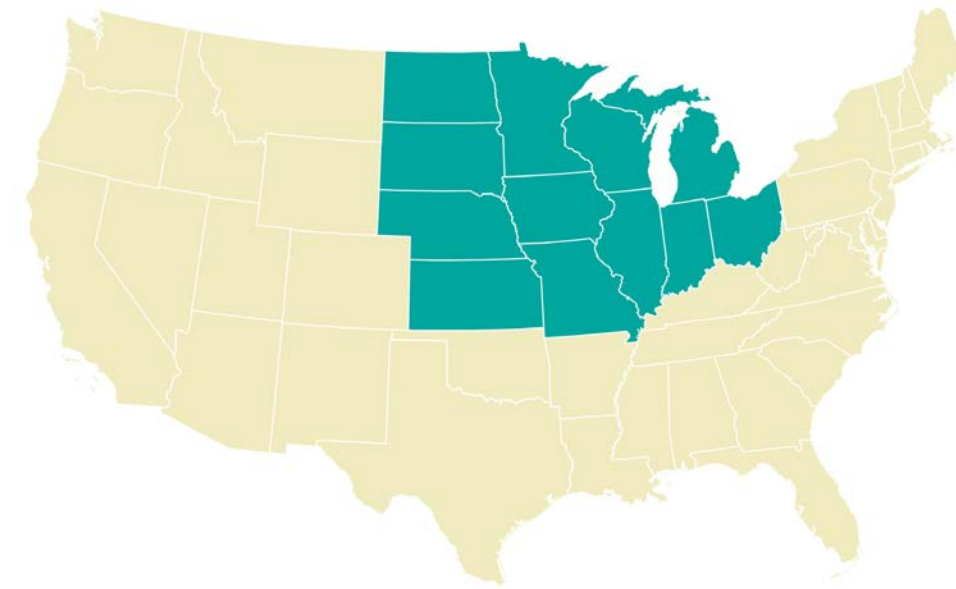

1,100
participants expected
from **9 Baptist**
conventions
in **12 states**

The Midwest Leadership Summit is provided through a partnership of four national SBC entities and nine Baptist state conventions.

Associational Mission Strategists, please contact IBSA for information about bringing a group to the summit.

Illinois Baptist State Association
Aubrey Krol • AubreyKrol@IBSA.org
(217) 391-3138 • IBSA.org